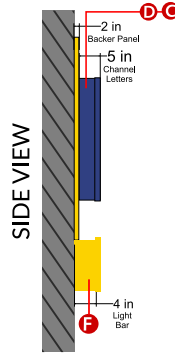

SIDE C

Specifications

S4.0 Channel letters:

- Aluminum fabricated 5" returns with painted finish
- 3/16" white acrylic faces with translucent vinyl applied
- 1" gemtrim capping
- Internal illumination with LED modules and power supply

S2.2 LED Lightbar

- Aluminum fabricated carrier boxes
- Aluminum tube framing
- Lexan faces with vinyl applied
- Faces are built in 8' sections for easy servicing

Total signage area of channel letters: 3127.92 in²

XI
SINGLE
SIDED

A 3M 3630-77 Indigo Blue	B 3M 3630-015 Yellow	C Pantone 072 c	D Pantone 072 c	E WHITE ACRYLIC	F Pantone 109 C

MrLube#197McCurdyRoad,Kelowna_UNIQUE_FormatSignageRebrand_Est#41735

What You Need to Know...

Our Goal is to deliver the highest quality possible, but we need your help to make this happen! So, Take a few minutes to review this proof for:

- Artwork placement
- Color selection
- Correct spelling

Couple of Notes....

IF everything is correct, return this proof with your approval! Because without your approval, we can't release this project to production!

All computer monitors show colors differently, final print colors will vary. We do our best to match PMS colors, but due to materials and processes, colors may vary.

PLEASE NOTE: PMS COLORS, PRODUCTION ITEMS MAY DIFFER SLIGHTLY LAYOUTS NOT-TO-SCALE UNLESS OTHERWISE STATED

Ph: **833-866-7600**
www.hansensigns.com