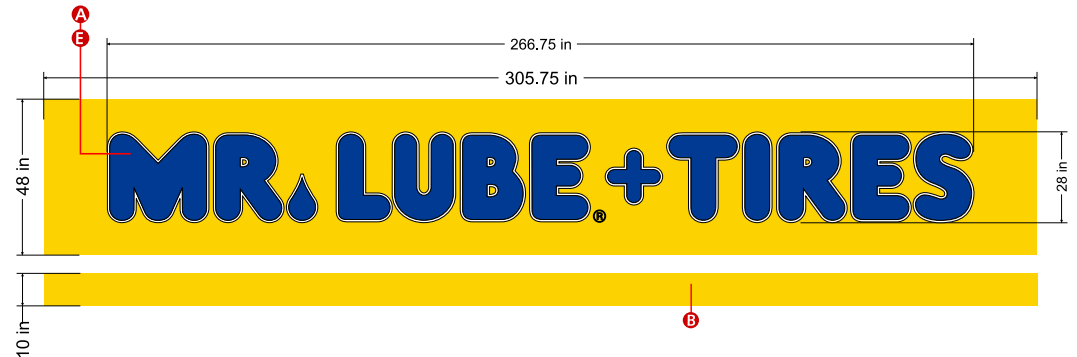

A 3M 3630-77 Indigo Blue	B 3M 3630-015 Yellow	C Pantone 072 c	D Pantone 072 c	E WHITE ACRYLIC	F Pantone 109 C

MrLube#197McCurdyRoad,Kelowna_UNIQUE_FormatSignageRebrand_Est#41735

What You Need to Know...

Our Goal is to deliver the highest quality possible, but we need your help to make this happen! So, Take a few minutes to review this proof for:

- Artwork placement
- Color selection
- Correct spelling

Couple of Notes....

IF everything is correct, return this proof with your approval! Because without your approval, we can't release this project to production!

All computer monitors show colors differently, final print colors will vary. We do our best to match PMS colors, but due to materials and processes, colors may vary.

PLEASE NOTE: PMS COLORS, PRODUCTION ITEMS MAY DIFFER SLIGHTLY LAYOUTS NOT-TO-SCALE UNLESS OTHERWISE STATED

Ph: **833-866-7600**
www.hansensigns.com